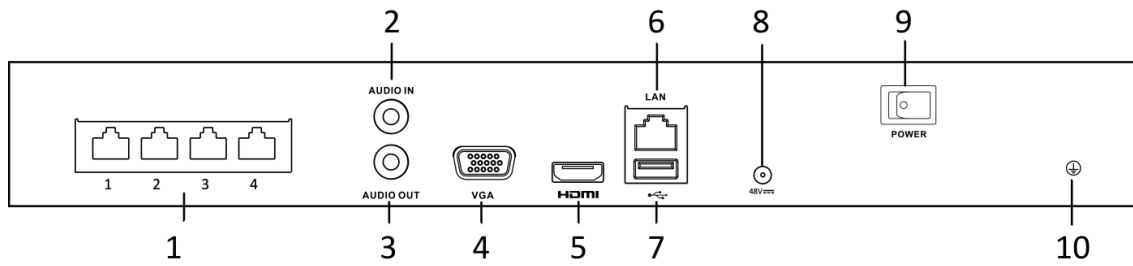

## Dimensions

Index	Description	Index	Description
<b>1</b>	Network Interfaces with PoE function (4 interfaces for HWN-4104MH-4P and 8 interfaces for HWN-4108MH-8P)	<b>6</b>	LAN Network Interface
<b>2</b>	AUDIO IN	<b>7</b>	USB 2.0 Interface.
<b>3</b>	AUDIO OUT	<b>8</b>	48 VDC power supply
<b>4</b>	VGA Interface	<b>9</b>	Power Switch
<b>5</b>	HDMI Interface	<b>10</b>	GND