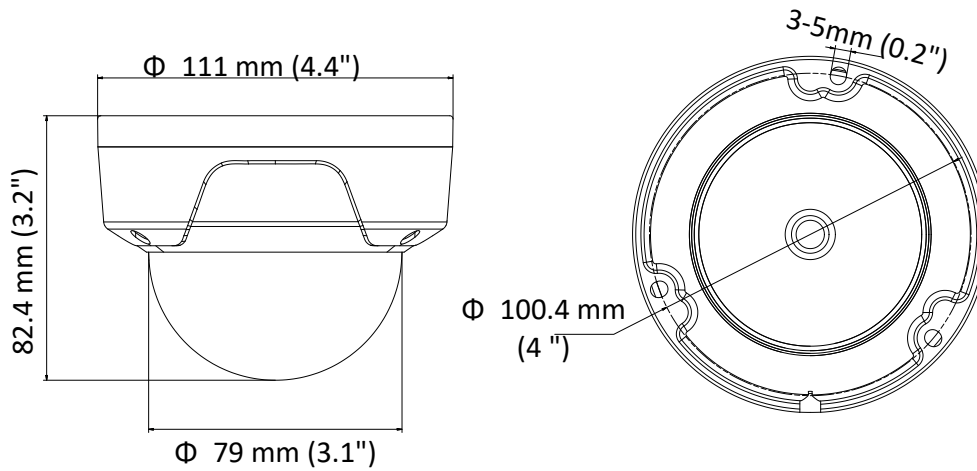

Client	iVMS-4200, Hik-Connect, iVMS-5200, iVMS-4500
Web Browser	IE8+, Chrome 31.0-44, Firefox 30.0-51, Safari 8.0+
Interface	
Communication Interface	1 RJ45 10M/100M self-adaptive Ethernet port
General	
Operating Conditions	-30 °C to 60 °C (-22 °F to 140 °F), humidity: 95% or less (non-condensing)
Power Supply	12 VDC ± 25%, 5.5 mm coaxial power plug PoE (802.3af, class 3)
Power Consumption and Current	12 VDC, 0.4 A, Max: 5 W PoE: (802.3af, 36 V to 57 V), 0.2 A to 0.1 A, Max: 6.5 W
Ingress Protection	IP67, IK10
Material	Without –M model: Bubble: plastic, front cover: plastic, bottom base: metal –M model: Bubble: plastic, front cover: metal, bottom base: metal
Dimensions	Camera: Ø 111 mm × 82.4 mm (Ø 4.4" × 3.2") With package: 134 mm × 134 mm × 108 mm (5.3" × 5.3" × 4.3")
Weight	Without –M model: Camera: Approx. 400 g (0.9 lb.) With package: Approx. 600 g (1.3 lb.) –M model: Camera: Approx. 460 g (1 lb.) With package: Approx. 660 g (1.5 lb.)

Available Models

HWI-D121H (2.8/4 mm), HWI-D121H-M (2.8/4 mm)

Dimension

Accessory

DS-1281ZJ-DM23
Inclined ceiling mount

DS-1275ZJ-SUS
Vertical Pole Mount

DS-1273ZJ-135
Wall Mount

DS-1273ZJ-135B
Wall Mount